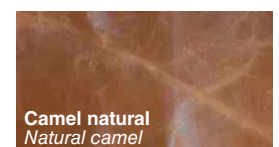

PINNUS | PINE

TAUARI | TAUARI

LACAS | LACQUER

COUROS | LEATHER

TELAS RATTAN NATURAL AUSTRIACA (SEXTAVADA) | AUSTRIAN NATURAL RATTAN STRAW (HEXAGONAL)

Crua
Raw

Natural
Natural

Envelhecida
Aged

Tingida
Dyed

TELAS RATTAN NATURAL JAPAN (QUADRICULADA) | JAPAN NATURAL RATTAN STRAW (SQUARE)

Crua
Raw

Natural
Natural

Envelhecida
Aged

Tingida
Dyed

METAIS | METALS

Inox polido
Polished stainless steel