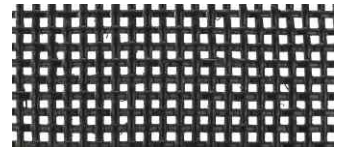

Tingida
Dyed

TELAS RATTAN NATURAL JAPAN (QUADRICULADA) | JAPAN NATURAL RATTAN STRAW (SQUARE)

Crua
Raw

Natural
Natural

Envelhecida
Aged

Tingida
Dyed

METAIS | METALS

Inox polido
Polished stainless steel