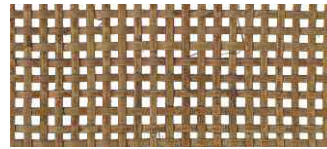

Tingida
Dyed

TELAS RATTAN NATURAL JAPAN (QUADRICULADA) | JAPAN NATURAL RATTAN STRAW (SQUARE)

Crua
Raw

Natural
Natural

Envelhecida
Aged

Tingida
Dyed

METAIS | METALS

Inox polido
Polished stainless steel